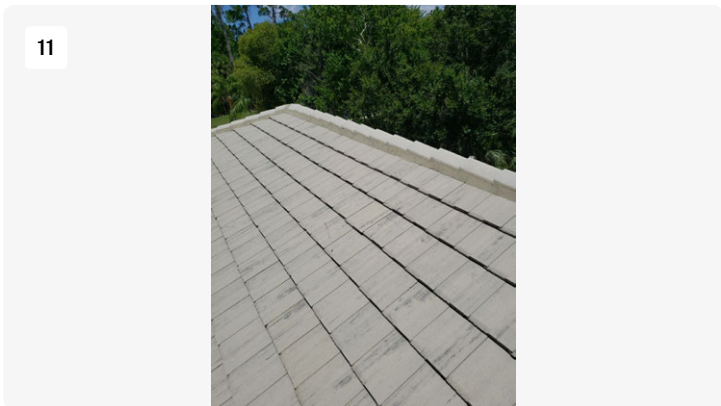

Project: Kensington Preserve
Date: 6/8/2022, 12:40pm
Creator: Antonio Chrisman