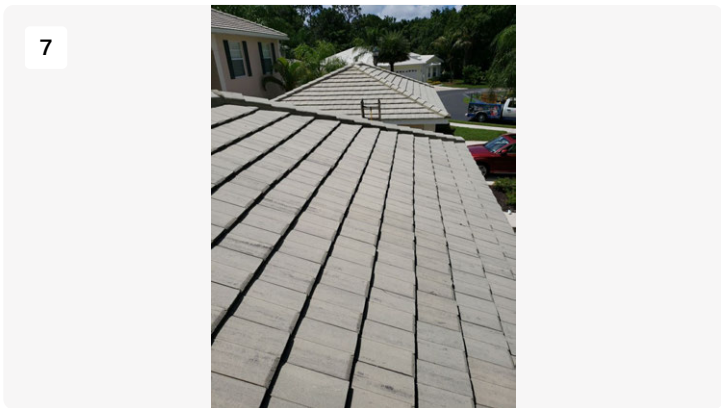

Project: Kensington Preserve
Date: 6/8/2022, 11:33am
Creator: Antonio Chrisman