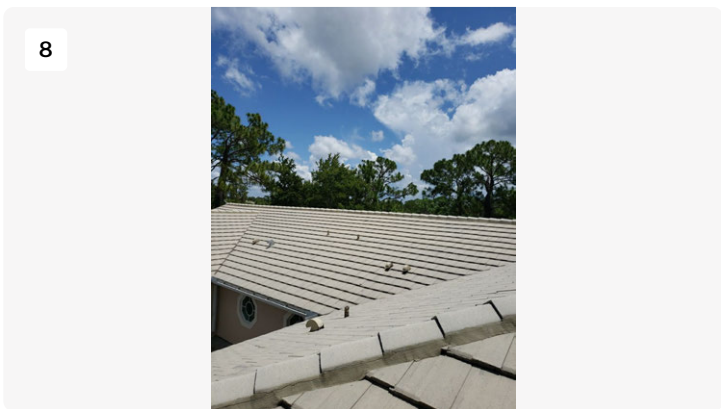

Project: Kensington Preserve
Date: 6/8/2022, 12:34pm
Creator: Antonio Chrisman