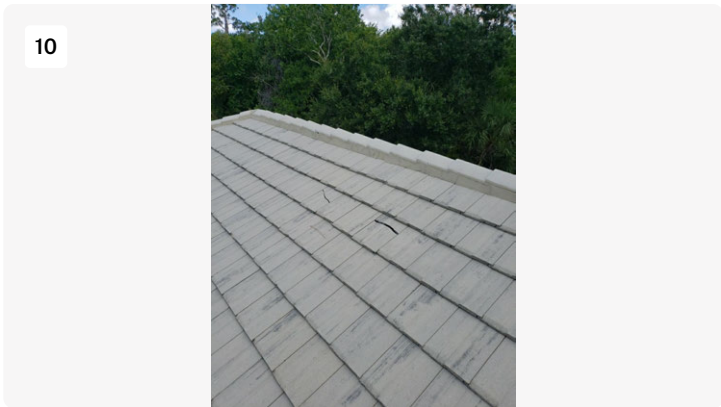

Project: Kensington Preserve
Date: 6/8/2022, 12:39pm
Creator: Antonio Chrisman