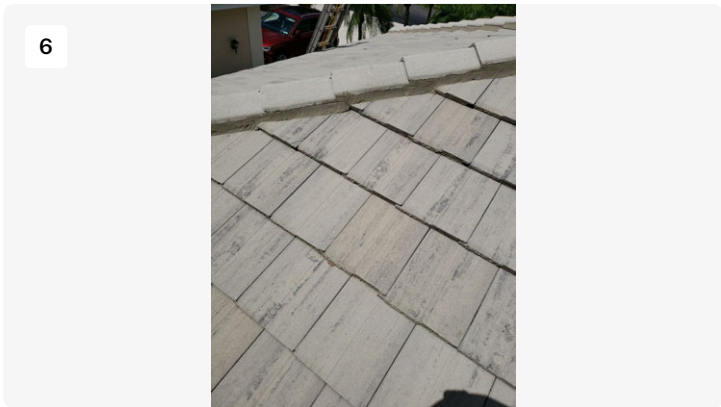

Project: Kensington Preserve
Date: 6/8/2022, 11:33am
Creator: Antonio Chrisman