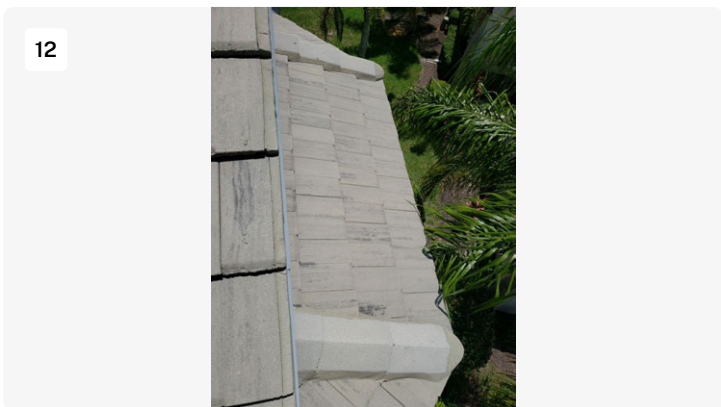

Project: Kensington Preserve
Date: 6/8/2022, 12:48pm
Creator: Antonio Chrisman